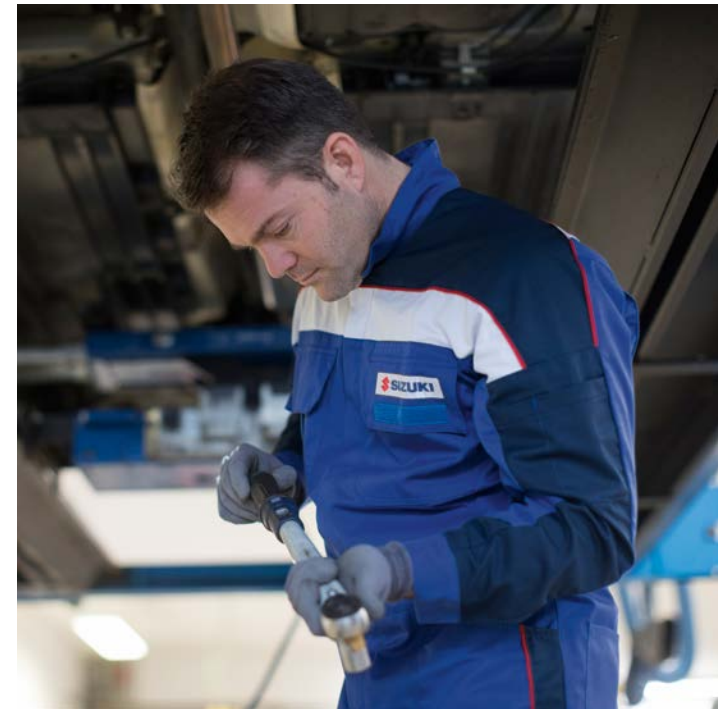

S/M/L/XL/XXL/3XL

990F0-YLTS3-size

6 TEAM YELLOW POLO SHIRT LADIES

Yellow and blue polo shirt ladies cut with Suzuki details, 100 % cotton.

XS/S/M/L/XL

990F0-YLPL3-size

WORKSHOP

WHEN I REPAIR SOMETHING, I GET IT UP AND RUNNING AGAIN LIKE ON DAY ONE. I'M NOT ONE FOR HALF MEASURES. I'VE NO TIME FOR SHODDY WORK. I'M NOT INTERESTED IN CHEAP SPARE PARTS OR SECOND-CLASS WORKWEAR. IT NEEDS TO FIT WELL, TAKE PLENTY OF PUNISHMENT AND LOOK GOOD.