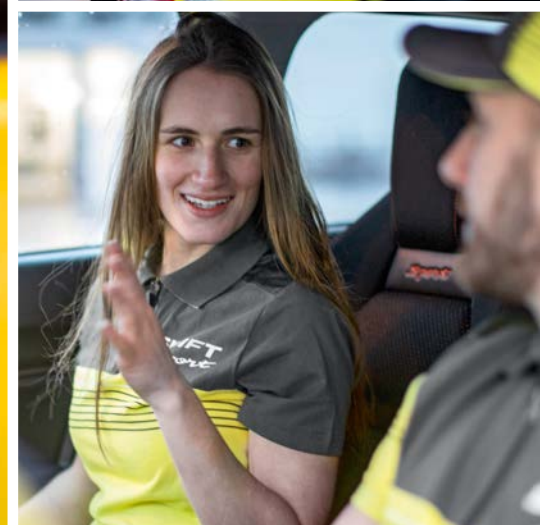

6

7

9

10

8

11

SWIFT SPORT

SLAM-DUNK! I'M FAST IN ALL THINGS. I HIT THE GROUND RUNNING. NO NEED TO SPEND DAYS CHEWING THINGS OVER BEFORE I MAKE A DECISION. MY GUT INSTINCT TELLS ME IN A FLASH WHAT'S RIGHT, AND THEN I JUST GO FOR IT. HANDS ON AND TAKE WHAT'S UP FOR GRABS IN LIFE.