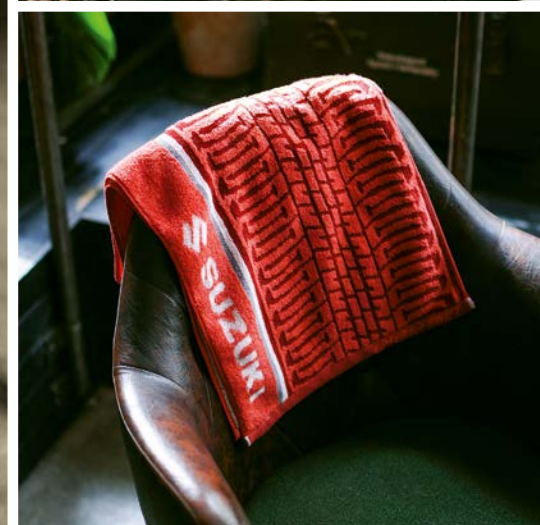

990F0-ECKA1-000

11 ECSTAR BOTTLE KEY RING MC¹

3D shaped bottle, PVC with metal split ring. Dimensions: (H) 5.5 cm, (W) 2.5 cm, (D) 1.2 cm.

990F0-ECKM1-000

1

2

¹While stocks last

FROM THE HEART OF JAPAN