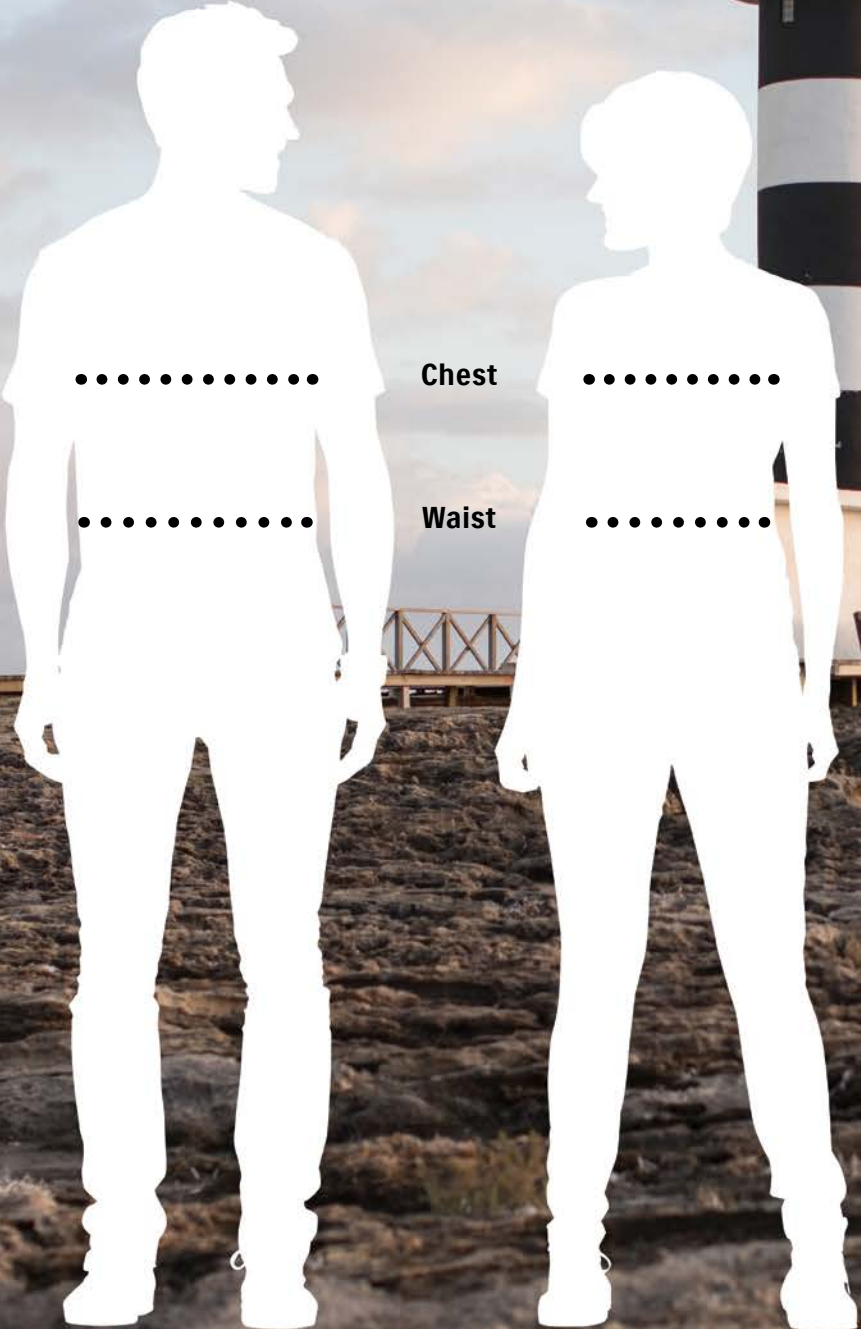

SIZING CHARTS

Men's sizes

	XS	S	M	L	XL	XXL	3XL
to fit chest	92 cm 36"	96 cm 38"	100 cm 39.5"	104 cm 41"	108 cm 42.5"	112 cm 44"	116 cm 45.5"
to fit waist	78 cm 30.5"	83 cm 32.5"	88 cm 34.5"	93 cm 36.5"	98 cm 38.5"	102 cm 40"	107 cm 41.5"

Women's sizes

	XS	S	M	L	XL	XXL
to fit chest	80 cm 31.5"	84 cm 33"	88 cm 34.5"	92 cm 36"	96 cm 38"	100 cm 39.5"
to fit waist	66 cm 26"	69 cm 27"	72 cm 28.5"	76 cm 30"	80 cm 31.5"	85 cm 33.5"

Kids' sizes

	XXS	XS	S	M	L	XL
height (cm)	92	104	116	128	140	152
age (years)	2-3	3-4	5-6	7-8	9-10	12-13

Shoes sizing

EU	39	40	41	42	43	44	45	46
UK	5.5	6.5	7	8	9	9.5	10.5	11
US	6.5	7.5	8	9	10	10.5	11.5	12.5

KATANA Helmet

	SIZE	SIZE	PART NUMBER
KATANA Helmet	XS	54 cm	99000-79NM0-011
	S	56 cm	99000-79NM0-012
	M	57 cm	99000-79NM0-013
	L	59 cm	99000-79NM0-014
	XL	62 cm	99000-79NM0-015
	XXL	64 cm	99000-79NM0-016