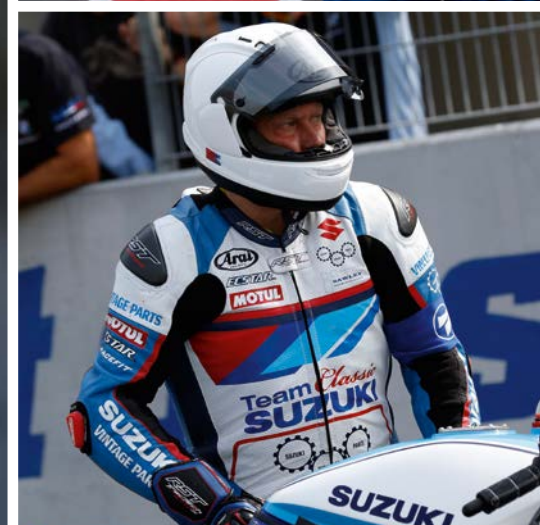

### 8 BSB TEAM UMBRELLA

BSB Team umbrella large, black with printed team and sponsor logos, 100% polyester.

**990F0-B3UMB-000**

7