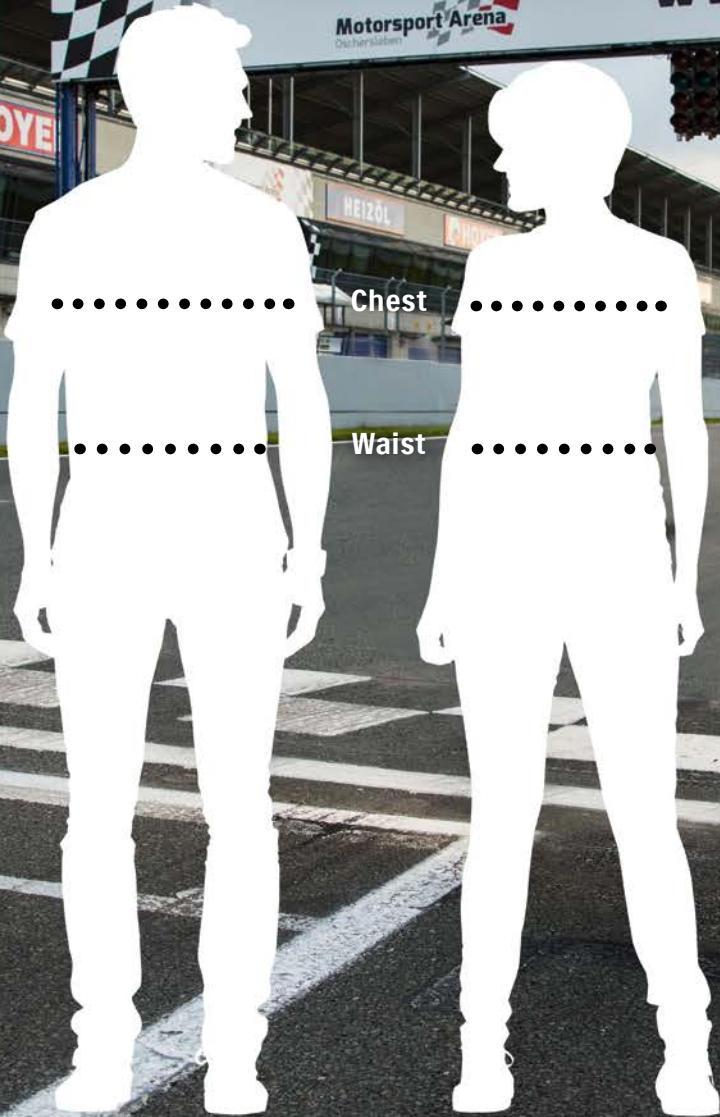

# SIZING CHARTS

[www.motorsportarena.com](http://www.motorsportarena.com)

18:02:47

Chest

Waist

Motorsport Arena

MOTOR OILS

HOYE